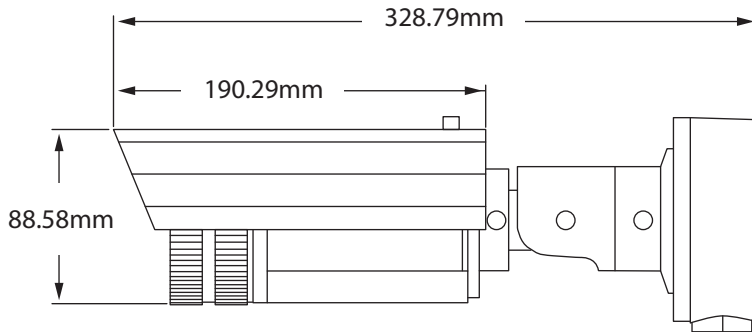

DIMENSIONAL DIAGRAMS

Outdoor Vandal Dome

Outdoor Bullet Camera

SPECIFICATIONS

	TVD- N225E-2M-P	TVD- M1245E-2M-P	TVD- M3245E-2M-P	TVD- M5225E-3M-P	TVC- N225E-2M-P	TVC- M1245E-2M-P	TVC- M3245E-2M-P	TVC- M5225E-3M-P	
									
Camera	Sensor Size	1/4"	1/3"	1/3"	1/2.5"	1/4"	1/3"	1/3"	1/2.5"
	Resolution	VGA	1.3 MPx	3 MPx	5 MPx	VGA	1.3 MPx	3 MPx	5 MPx
	Sensor scan	Progressive Scan							
	Sensor type	CMOS							
	IP Compression/ Standard	H.264 / MPEG4 / MJPEG							
	Maximum Resolution (@FPS)	640 x 480 (25/30fps)	1280 x 960 (25/30fps)	2048 x 1536 (25/30fps)	2560 x 1920 (25/30fps)	640 x 480 (25/30fps)	1280 x 960 (25/30fps)	2048 x 1536 (25/30fps)	2560 x 1920 (25/30fps)
	Maximum Real Time Resolution	640 x 480	1280 x 960	1920 x 1080	1920 x 1080	640 x 480	1280 x 960	1920 x 1080	1920 x 1080
	HD 720p	No	Yes	Yes (HD1080P)	Yes (HD1080P)	No	Yes	Yes (HD1080P)	Yes (HD1080P)
	Composite Output (BNC)	Yes	Yes	Yes	Yes	No	No	No	No
	Digital S/N ratio	60dB	68.3dB	60dB	60dB	60dB	68.3dB	60dB	60dB
	Electronic Shutter	1/25s to 1/100,000s 1/30s to 1/100,000s							
Certification	CE/FCC/UL/C-Tick								
Lighting Performance	Wide Dynamic Range	No	WDR	WDR	No	No	WDR	WDR	No
	WDR in dB	N/A	120dB	120dB	N/A	N/A	120dB	120dB	N/A
	Digital noise reduction	2D	3D	3D	2D	2D	3D	3D	2D
	Day/Night	IR cut filter with auto switch							
	Motorised IR Cut Filter	Yes							
	Colour sensitivity	0.01Lux @ (F1.2, AGC ON)			0.6Lux @ (F1.2, AGC ON)	0.01Lux @ (F1.2, AGC ON)			0.6Lux @ (F1.2, AGC ON)
	B/W sensitivity	0.01Lux @ (F1.2, AGC ON)							
	IR sensitivity	0 Lux with IR							
	IR Range	10 metres				25 metres			
	IR Wavelength	850nm							
	B/W trigger	3 Lux							
IR trigger	3 Lux								
Housing	Camera type	Dome camera				Bullet camera			
	IP rating	IP66							
	Outdoor	Yes							
	Rugged	Yes							
	Vandal resistant	Yes				No			
Lens	Control type	Motorised							
	Focal length	2.8 - 12mm @ F1.2	2.7 - 9mm @ F1.6	2.7 - 9mm @ F1.6	3.5 - 9mm @ F1.6	2.8 - 12mm @ F1.2	2.7 - 9mm @ F1.6	2.7 - 9mm @ F1.6	3.5 - 9mm @ F1.6
	Auto iris	DC drive							
	Varifocal	Yes							
	Zoom Lens	4.26	3.33	3.33	2.57	4.26	3.33	3.33	2.57
	Autofocus	DC Drive							
Power	Voltage input	24VAC				12VDC			
	Power consumption	Max. 24W				Max. 12W			
	PoE	High PoE (802.3at)				High PoE (802.3af)			
Network	ONVIF	Yes							
	PSIA	Yes							
	CGI	Yes							
	Network protocols	TCIP/IP, HTTP, DHCP, DNS, DDNS, RTP, RTSP, PPPoE, SMTP, NTP							
Local Storage	Media	Built-in Micro SD				No			
	Capacity (Micro SD card not included)	32GB				No			
Camera Analytics	Motion Detection	Yes							
	Privacy Masking	Yes							
Mechanical / Environmental	Dimensions	159.8 x 146mm				98 x 88.58 x 328.78mm			
	Weight	2100g				1700g			
	Operating temperature (cold start)	-40°C a 60°C with heater and fan on*				-10°C - 60°C			