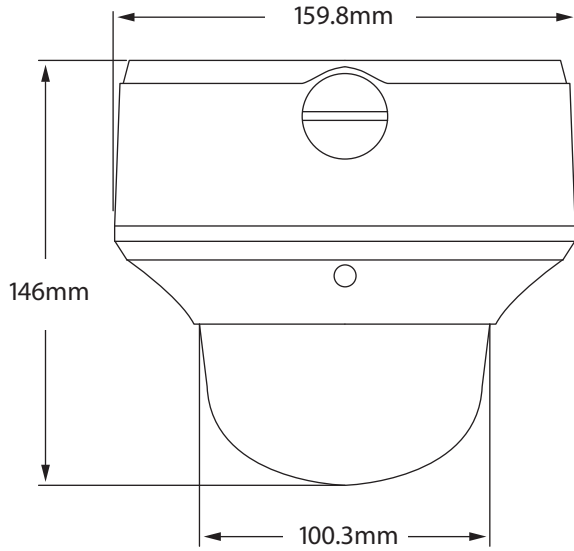

DIMENSIONAL DIAGRAMS

Outdoor Vandal Dome

Outdoor Bullet Camera

SPECIFICATIONS

	TVD- N225E-2M-P	TVD- M1245E-2M-P	TVD- M3245E-2M-P	TVD- M5225E-3M-P	TVC- N225E-2M-P	TVC- M1245E-2M-P	TVC- M3245E-2M-P	TVC- M5225E-3M-P	
									
Camera	Sensor Size	1/4"	1/3"	1/3"	1/2.5"	1/4"	1/3"	1/3"	1/2.5"
	Resolution	VGA	1.3 MPx	3 MPx	5 MPx	VGA	1.3 MPx	3 MPx	5 MPx
	Sensor scan	Progressive Scan							
	Sensor type	CMOS							
	IP Compression/ Standard	H.264 / MPEG4 / MJPEG							
	Maximum Resolution (@FPS)	640 x 480 (25/30fps)	1280 x 960 (25/30fps)	2048 x 1536 (25/30fps)	2560 x 1920 (25/30fps)	640 x 480 (25/30fps)	1280 x 960 (25/30fps)	2048 x 1536 (25/30fps)	2560 x 1920 (25/30fps)
	Maximum Real Time Resolution	640 x 480	1280 x 960	1920 x 1080	1920 x 1080	640 x 480	1280 x 960	1920 x 1080	1920 x 1080
	HD 720p	No	Yes	Yes (HD1080P)	Yes (HD1080P)	No	Yes	Yes (HD1080P)	Yes (HD1080P)
	Composite Output (BNC)	Yes	Yes	Yes	Yes	No	No	No	No
	Digital S/N ratio	60dB	68.3dB	60dB	60dB	60dB	68.3dB	60dB	60dB
	Electronic Shutter	1/25s to 1/100,000s 1/30s to 1/100,000s							
Certification	CE/FCC/UL/C-Tick								
Lighting Performance	Wide Dynamic Range	No	WDR	WDR	No	No	WDR	WDR	No
	WDR in dB	N/A	120dB	120dB	N/A	N/A	120dB	120dB	N/A
	Digital noise reduction	2D	3D	3D	2D	2D	3D	3D	2D
	Day/Night	IR cut filter with auto switch							
	Motorised IR Cut Filter	Yes							
	Colour sensitivity	0.01Lux @ (F1.2, AGC ON)			0.6Lux @ (F1.2, AGC ON)	0.01Lux @ (F1.2, AGC ON)			0.6Lux @ (F1.2, AGC ON)
	B/W sensitivity	0.01Lux @ (F1.2, AGC ON)							
	IR sensitivity	0 Lux with IR							
	IR Range	10 metres				25 metres			
	IR Wavelength	850nm							
	B/W trigger	3 Lux							
IR trigger	3 Lux								
Housing	Camera type	Dome camera				Bullet camera			
	IP rating	IP66							
	Outdoor	Yes							
	Rugged	Yes							
	Vandal resistant	Yes				No			
Lens	Control type	Motorised							
	Focal length	2.8 - 12mm @ F1.2	2.7 - 9mm @ F1.6	2.7 - 9mm @ F1.6	3.5 - 9mm @ F1.6	2.8 - 12mm @ F1.2	2.7 - 9mm @ F1.6	2.7 - 9mm @ F1.6	3.5 - 9mm @ F1.6
	Auto iris	DC drive							
	Varifocal	Yes							
	Zoom Lens	4.26	3.33	3.33	2.57	4.26	3.33	3.33	2.57
	Autofocus	DC Drive							
Power	Voltage input	24VAC				12VDC			
	Power consumption	Max. 24W				Max. 12W			
	PoE	High PoE (802.3at)				High PoE (802.3af)			
Network	ONVIF	Yes							
	PSIA	Yes							
	CGI	Yes							
	Network protocols	TCIP/IP, HTTP, DHCP, DNS, DDNS, RTP, RTSP, PPPoE, SMTP, NTP							
Local Storage	Media	Built-in Micro SD				No			
	Capacity (Micro SD card not included)	32GB				No			
Camera Analytics	Motion Detection	Yes							
	Privacy Masking	Yes							
Mechanical / Environmental	Dimensions	159.8 x 146mm				98 x 88.58 x 328.78mm			
	Weight	2100g				1700g			
	Operating temperature (cold start)	-40°C a 60°C with heater and fan on*				-10°C - 60°C			